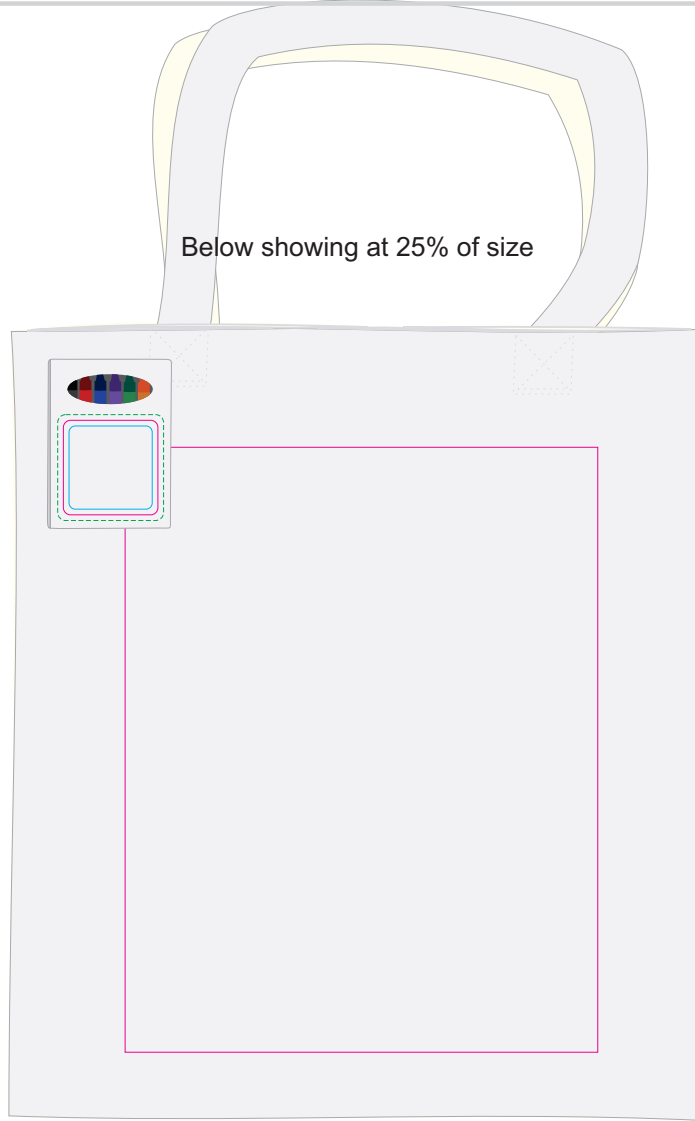

LL5520 - Colouring Short Handle Cotton bag with Crayons - Short Handle Bag: White Crayons: Assorted

Screen Print PMS XXXc

Label 

Special icons if required

Below showing at 25% of size

Screen Print

PMS
XXXc

Showing at approx 50% of size

Short Handle Bag
Print Area: 250mmL x 320mmH
Actual print size: xxmmL x xxmmH

Finished print area

Label

Crayons
Print Area: 50mmL x 50mmH
Actual print size: xxmmL x xxmmH

Max print area for copy & text
Finished print area
Bleed line