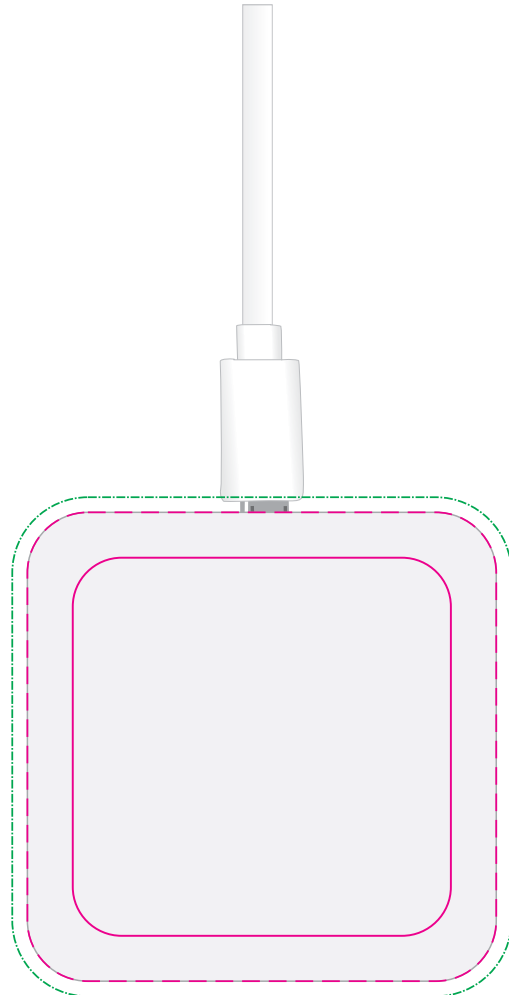

LL0210 - Square Arc Charger - White

Pad Print  PMS XXXc

Digital 

Pad/Laser/Digital
Print Area: 50mmL x 50mmH
Actual print size: xxmmL x xxmmH

DIGITAL
Edge to Edge
Print Area: 62mmL x 62mmH
Actual print size: xxmmL x xxmmH

Finished print area - Pad/Digital 
Finished print area - Edge to Edge Digital 
Digital Bleed 

LL0210 - Square Arc Charger with Label - White

Pad Print 

Digital 

Label 

Pad/Digital
Print Area: 50mmL x 50mmH
Actual print size: xxmmL x xxmmH

Edge to Edge
Print Area: 62mmL x 62mmH
Actual print size: xxmmL x xxmmH

Finished print area - Pad/Digital 
Finished print area - Edge to Edge Digital 
Digital Bleed 

White gift box with Label

Label
Print Area: 50mmL x 50mmH
Actual print size: xxmmL x xxmmH

Max print area for copy & text 
Finished print area 
Label Bleed 