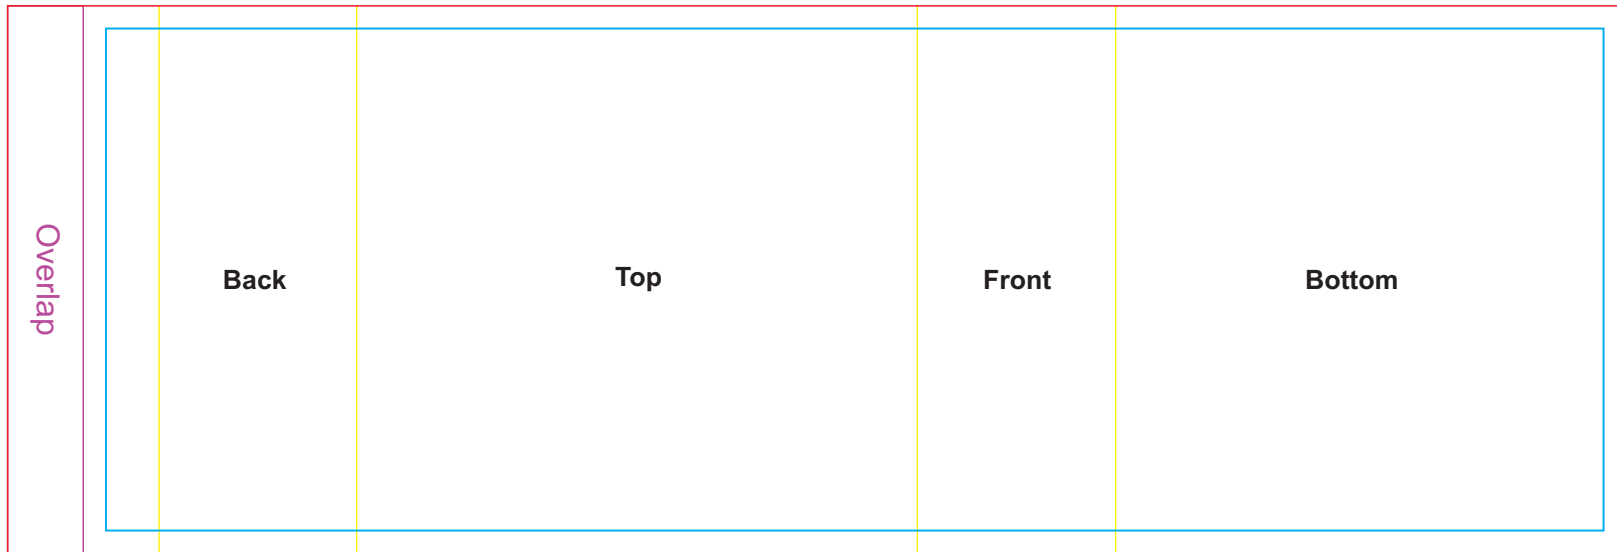

LL0210 - Square Arc Charger with Sleeve - White

Pad Print  PMS XXXc

Digital 

Label 

Digital 

Pad/Digital
Print Area: 50mmL x 50mmH
Actual print size: xxmmL x xxmmH

Edge to Edge
Print Area: 62mmL x 62mmH
Actual print size: xxmmL x xxmmH

Finished print area - Pad/Digital 
Finished print area - Edge to Edge Digital 
Digital Bleed 

Sleeve on box

Sleeve
Print Area: 214mmL x 72mmH
Actual print size: xxmmL x xxmmH

Max print area for copy & text 
Finished print area 
Folds 

Sleeve

Print Area: 214mmL x 72mmH

Actual print size: xxmmL x xxmmH

Max print area for copy & text

Finished print area

Folds