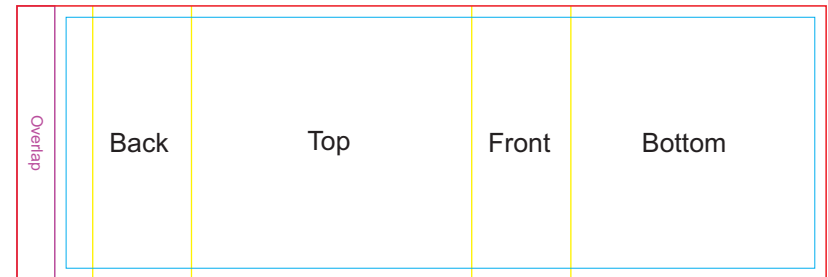

LL0210 - Square Arc Charger with Sleeve - White

Pad Print  PMS XXXc

Digital 

Label 

Digital 

Pad/Digital
Print Area: 50mmL x 50mmH
Actual print size: xxmmL x xxmmH

Edge to Edge
Print Area: 62mmL x 62mmH
Actual print size: xxmmL x xxmmH

Finished print area - Pad/Digital 
Finished print area - Edge to Edge Digital 
Digital Bleed 

Sleeve on box

Sleeve
Print Area: 214mmL x 72mmH
Actual print size: xxmmL x xxmmH

Max print area for copy & text 
Finished print area 
Folds 

Sleeve

Print Area: 214mmL x 72mmH

Actual print size: xxmmL x xxmmH

Max print area for copy & text

Finished print area

Folds