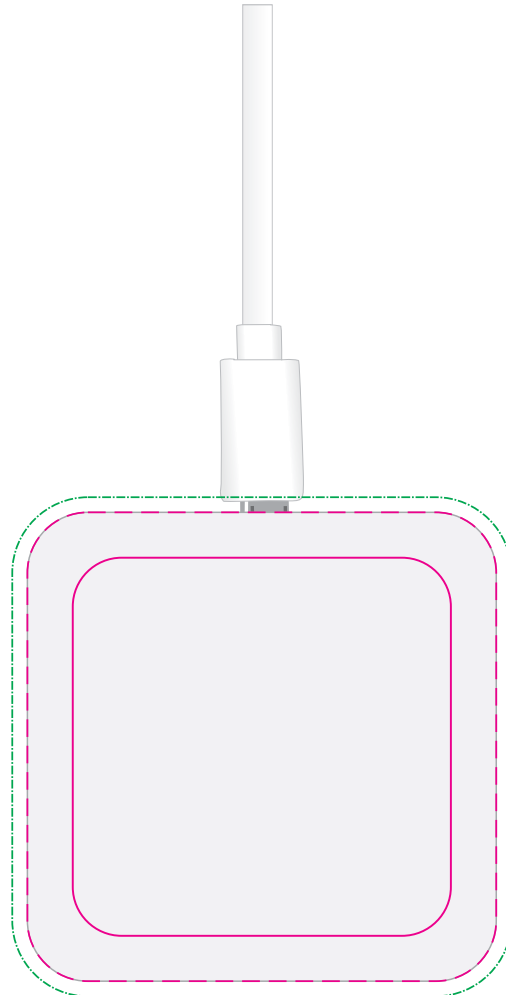

LL0210 - Square Arc Charger with Sleeve - White

Pad Print  PMS XXXc

Digital 

Label 

Digital 

Pad/Digital
Print Area: 50mmL x 50mmH
Actual print size: xxmmL x xxmmH

Edge to Edge
Print Area: 62mmL x 62mmH
Actual print size: xxmmL x xxmmH

Finished print area - Pad/Digital 
Finished print area - Edge to Edge Digital 
Digital Bleed 

Sleeve on box

Sleeve
Print Area: 214mmL x 72mmH
Actual print size: xxmmL x xxmmH

Max print area for copy & text 
Finished print area 
Folds 

Sleeve

Print Area: 214mmL x 72mmH

Actual print size: xxmmL x xxmmH

Max print area for copy & text

Finished print area

Folds