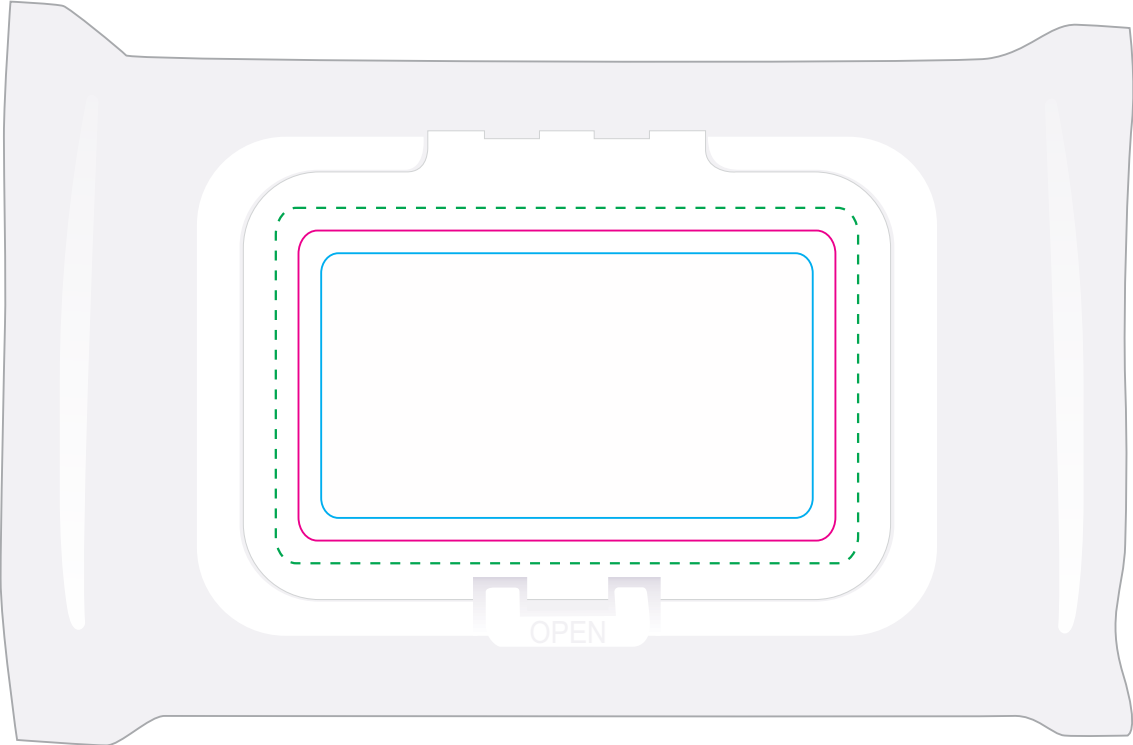

LL4659 - Aqua Wet Wipes - White

Label

Print Area: 71mmL x 41mmH  
Actual print size: xxmmL x xxmmH

Max print area for copy & text ————  
Finished print area ————  
Bleed line - - - - -