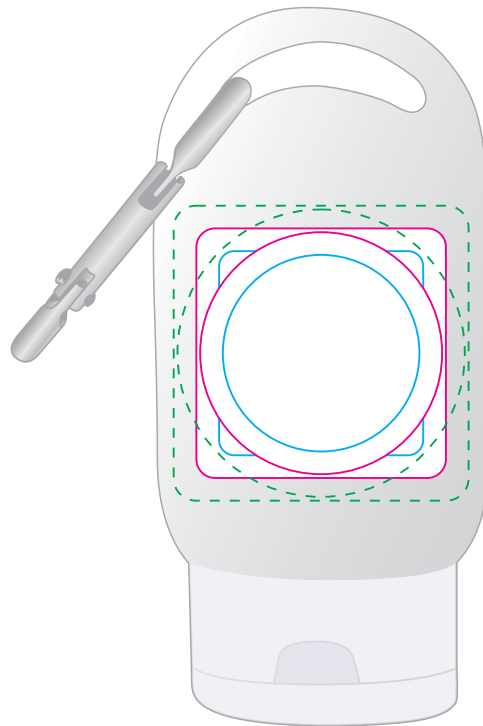

LL4673 - Breezy Gel Hand Sanitiser - White/Clear

Front

Back

Print Area: 33mmL x 33mmH  
Actual print size: xxmmL x xxmmH

Print Area: 32mm Diameter  
Actual print size: xxmmL x xxmmH

Max print area for copy & text   
Finished print area   
Bleed line 