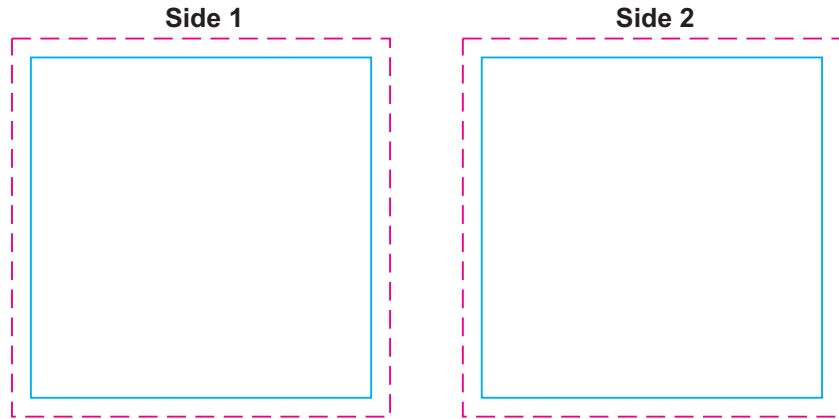

LN0088 - Naples LED Flashlight Keytag - Custom

- Screen Print  PMS XXXc
- Screen Print  PMS XXXc

Finished Keytag

Choice of Fittings

25mm Silver Split Ring with Chain

25mm Black Split Ring with Snap Fitting

**Print**  
Print Area: 45mmL x 45mmH/5mm border from finished shape  
Actual print size: xxmmL x xxmmH

**Design/Shape Size**  
50mmL x 50mmH  
Actual print size: xxmmL x xxmmH

Finished print area   
Design/Shape area @ 100% 