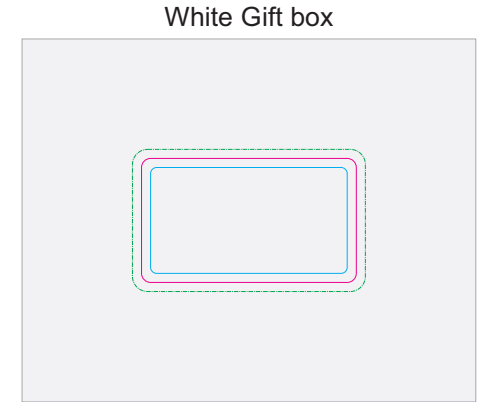

LL9701 - View Dash Camera - Black

Pad Print  PMS XXXc

Digital 

SD card for file storage not included

PAD
Front
Print area: 36mmL x 15mmH
Actual print size:

PAD/DIGITAL
Back
Print area: 40mmL x 5mmH
Actual print size:

Finished print area - Pad 
Finished print area - Pad/Digital 

LL9701 - View Dash Camera with Label - Black/off White

Pad Print 

Digital 

SD card for file storage not included

PAD Front
Print area: 36mmL x 15mmH
Actual print size:

PAD/DIGITAL Back
Print area: 40mmL x 5mmH
Actual print size:

Finished print area - Pad 
Finished print area - Pad/Digital 

Design at approx 100% of size

Label
Print Area: 71mmL x 41mmH
Actual print size: xxmmL x xxmmH

Max print area for copy & text 
Finished print area 
Label Bleed 

LL9701 - View Dash Camera - Black + Sleeve

Pad Print 

Digital 

SD card for file storage not included

PAD Front
Print area: 36mmL x 15mmH
Actual print size: