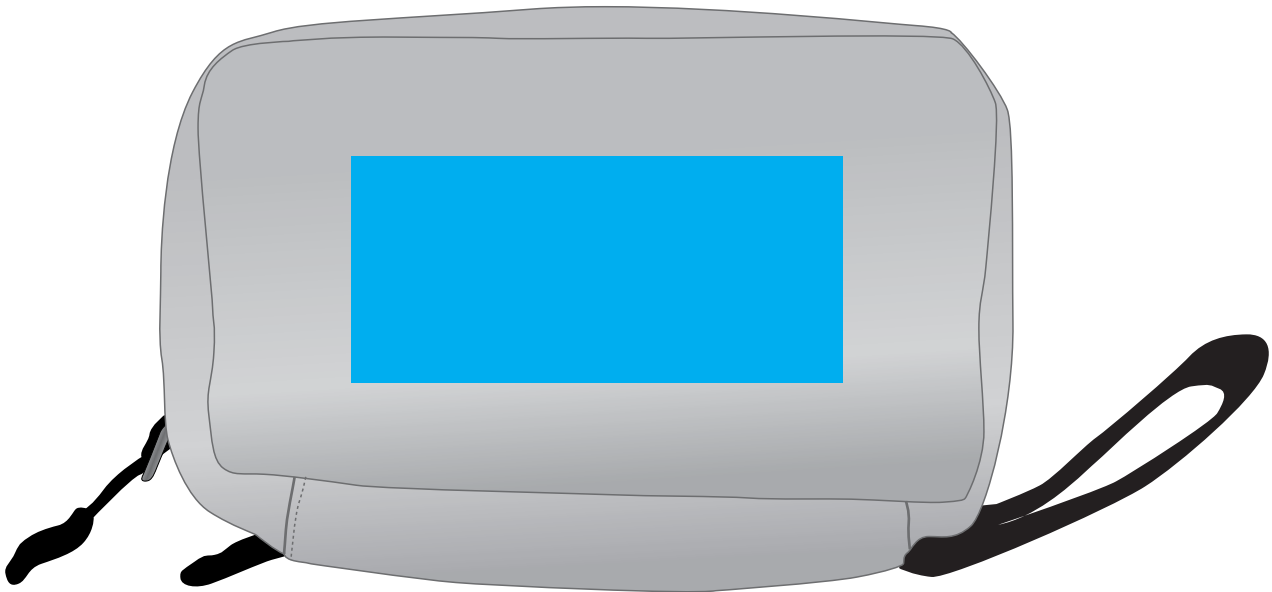

ARTWORK FOR APPROVAL

IMPORTANT: This drawing is for approximate print positional purposes only. It is not intended to be an exact scale or detailed representation of the product. Colour proofs are to be used as a guide only and not a true representation of true product or print colour. If item colours are important, order a sample from our current shipment.

Order #
Proof #1
Date 00/00/00

Product Code : LL8699
Description : Madrid Travel Organiser
Item Colour/s : Grey
Quantity :
Decoration Type : Nucolour 4CP Digital Transfer
Print Colour

NUCOLOUR

On light coloured bags a slightly darker keyline may be noticeable on the finished decoration, due to the white layer underneath being slightly choked under the colour.
Cannot match to PMS, Metallic or Fluorescent colours.

JPG & TIFF FILES

All JPG & Tiff files must be at least 300 dpi at print size and saved in CMYK colour format.

BELOW IS 50% OF ACTUAL SIZE

Maximum print area: 130mmL x 60mmH
Actual print size:

PLEASE SEE NEXT PAGE...

INTERNAL USE ONLY

INT:

QC Code:	New Pte # _____	Info:	Q: _____	Ctns: _____	Wt(kg): _____
PP:	Prt Int: _____	Prep:	S: _____	D: _____	
Rpt Ord:	Rpt Pte # _____	Cat:	E: _____	Ctns: _____	Wt(kg): _____
Split: Y/N	Mach: _____	U/P Int: _____	R/P Int: _____	R: _____	D: _____
Courier:					Total Wt(kg): _____