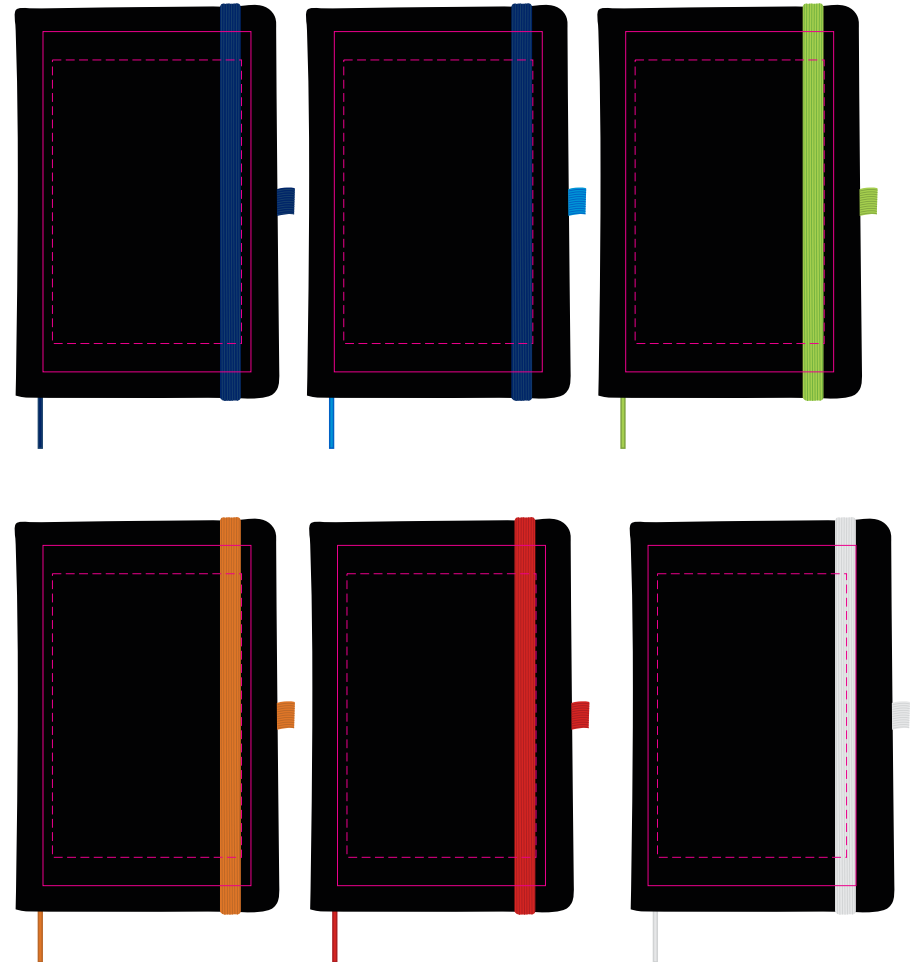

**LL5089 - Venture Supreme A5 Notebook** - Black cover with Black, Dark Blue, Light Blue, Green, Red or White Ribbon & Elastic Closure

Screen Print  PMS XXXc

Digital 

Showing at approx 50% of size

Showing at approx 25% of size

**Screen Print**  
Print Area: 110mmL x 180mmH  
Actual print size: xxmmL x xxmmH

**Digital**  
Print Area: 100mmL x 150mmH  
Actual print size: xxmmL x xxmmH

Finished print area - Screen Print   
Finished print area - Digital 

Screen Print

PMS  
XXXc

Digital

Showing at approx 50% of size

**Screen Print**  
Print Area: 110mmL x 180mmH  
Actual print size: xxmmL x xxmmH

**Digital**  
Print Area: 100mmL x 150mmH  
Actual print size: xxmmL x xxmmH

Finished print area - Screen Print  
Finished print area - Digital