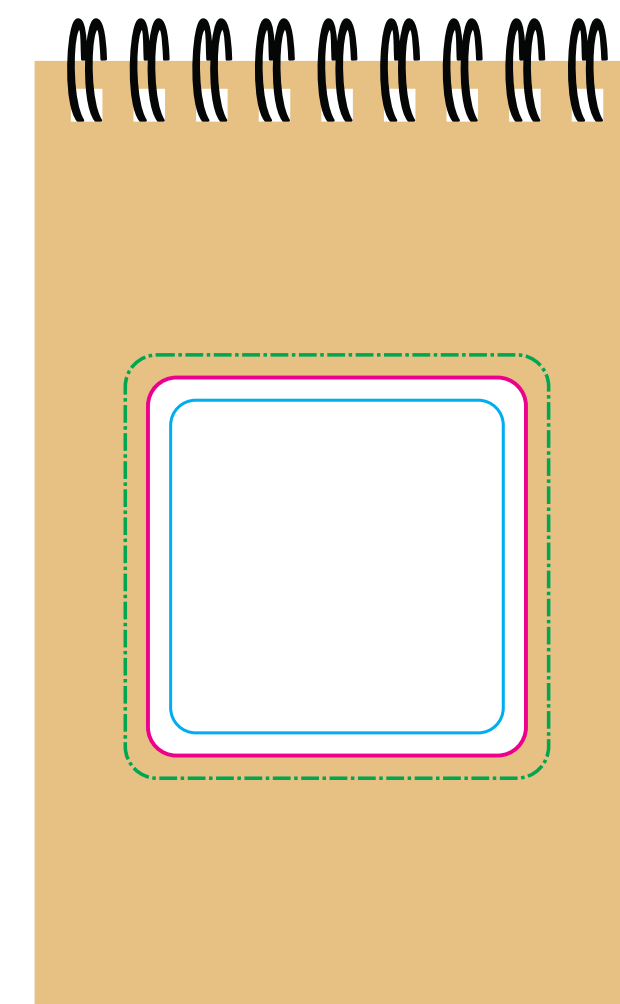

PROOF

1

ARTWORK APPROVAL

Job # XXXXXX
Cust # XXXX-XC

LL8289 - Kakadu Eco Kit

Express Paper Bag: Natural, White or Black Matador Eco pen: Natural Survey Spiral Pocket Notebook: Natural

Pad Print

Label

BELOW IS 30% OF SIZE

BELOW IS 75% OF SIZE

BELOW IS 50% OF SIZE

Pad Print
Maximum Print Area: 50mmL x 50mmH
Actual print size: xxmmL x xxmmH

Pad Print
Maximum Print Area: 55mmL x 7mmH
Actual print size: xxmmL x xxmmH

Label
Print area: 120mmL x 120mmH
Actual print size: