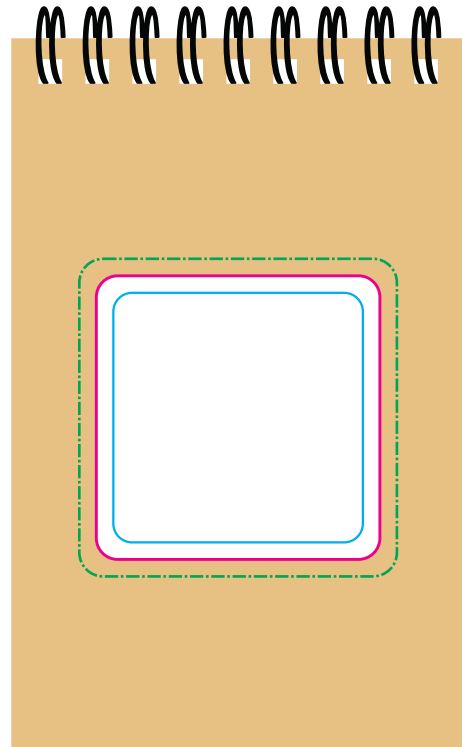

PROOF

1

ARTWORK APPROVAL

Job # XXXXXX
Cust # XXXX-XC

LL8289 - Kakadu Eco Kit

Express Paper Bag: Natural, White or Black Matador Eco pen: Natural Survey Spiral Pocket Notebook: Natural

Pad Print

Label

BELOW IS 30% OF SIZE

BELOW IS 75% OF SIZE

BELOW IS 50% OF SIZE

Pad Print
Maximum Print Area: 50mmL x 50mmH
Actual print size: xxmmL x xxmmH

Pad Print
Maximum Print Area: 55mmL x 7mmH
Actual print size: xxmmL x xxmmH

Label
Print area: 120mmL x 120mmH
Actual print size: