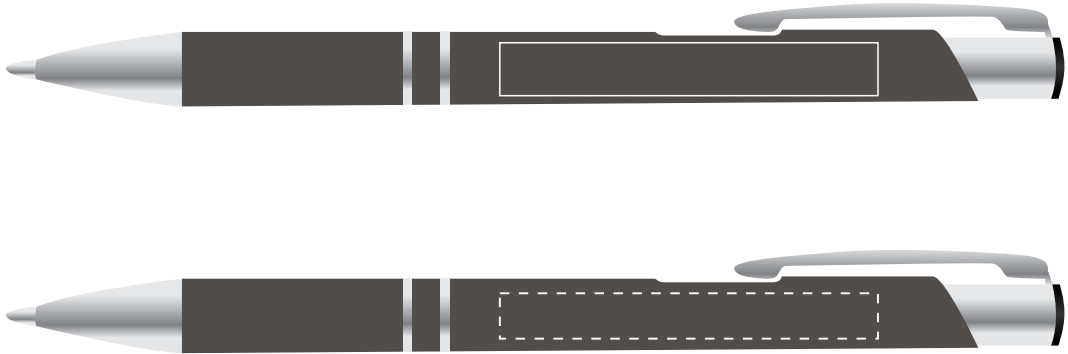

LL3270 - Deluxe Napier Pen - Orange, Red, Pink, Purple, Yellow, Green, Light Blue, Dark Blue or Black

Available Pad Print colours White Black

Digital

Laser Engraved

Please Specify
 Pens to be supplied in Poly Bags
 Pens to be supplied in bulk

Pad/Digital
Print Area: 50mmL x 7mmH
Actual print size: xxmmL x xxmmH

Laser - Min Thickness required is 0.7mm
Print Area: 50mmL x 6mmH
Actual print size: xxmmL x xxmmH

Finished print area - Pad/Digital
Finished print area - Laser