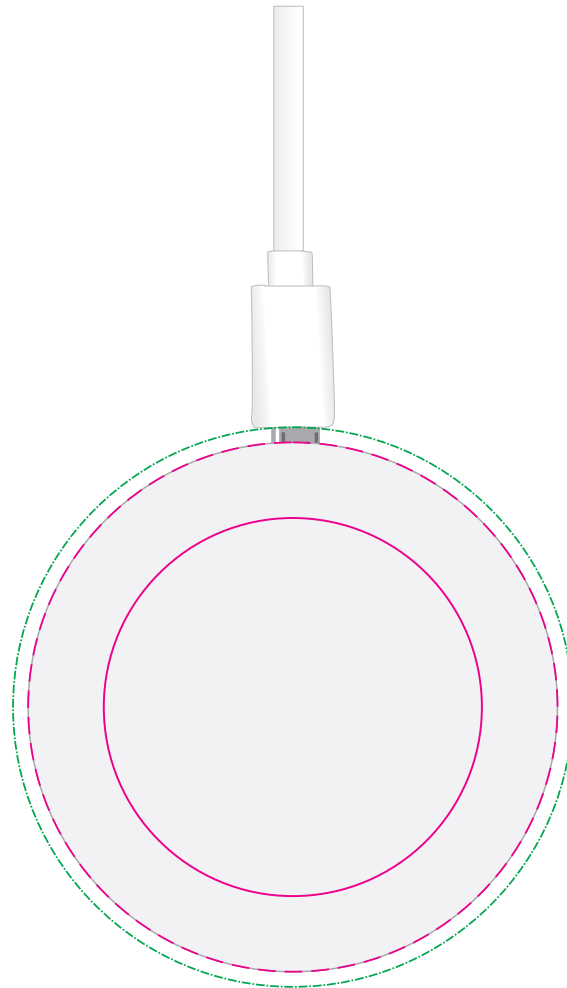

LL0208 - Round Arc Charger - White

Pad Print  PMS XXXc

Digital 

Pad/Digital
Print Area: 50mm Diameter
Actual print size: xxmmL x xxmmH

DIGITAL
Edge to Edge
Print Area: 70mm Diameter
Actual print size: xxmmL x xxmmH

Finished print area - Pad/Digital 
Finished print area - Edge to Edge Digital 
Digital Bleed 

LL0208 - Round Arc Charger with Label - White

Pad Print 

Digital 

Label 

ROUND
Pad/Digital
Print Area: 50mm Diameter
Actual print size: xxmmL x xxmmH

Edge to Edge
Print Area: 70mm Diameter
Actual print size: xxmmL x xxmmH

Finished print area - Pad/Digital 
Finished print area - Edge to Edge Digital 
Digital Bleed 

White gift box with Label

Label
Print Area: 50mmL x 50mmH
Actual print size: xxmmL x xxmmH

Max print area for copy & text 
Finished print area 
Label Bleed 