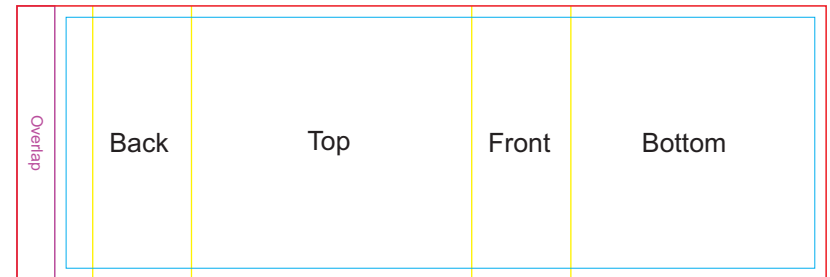

LL0208 - Round Arc Charger with Sleeve - White

Pad Print  PMS XXXc

Digital 

Digital 

ROUND
Pad/Digital
Print Area: 50mm Diameter
Actual print size: xxmmL x xxmmH

Edge to Edge
Print Area: 70mm Diameter
Actual print size: xxmmL x xxmmH

Finished print area - Pad/Digital 
Finished print area - Edge to Edge Digital 
Digital Bleed 

Sleeve on box

Sleeve
Print Area: 214mmL x 72mmH
Actual print size: xxmmL x xxmmH

Max print area for copy & text 
Finished print area 
Folds 

Sleeve

Print Area: 214mmL x 72mmH

Actual print size: xxmmL x xxmmH

Max print area for copy & text

Finished print area

Folds