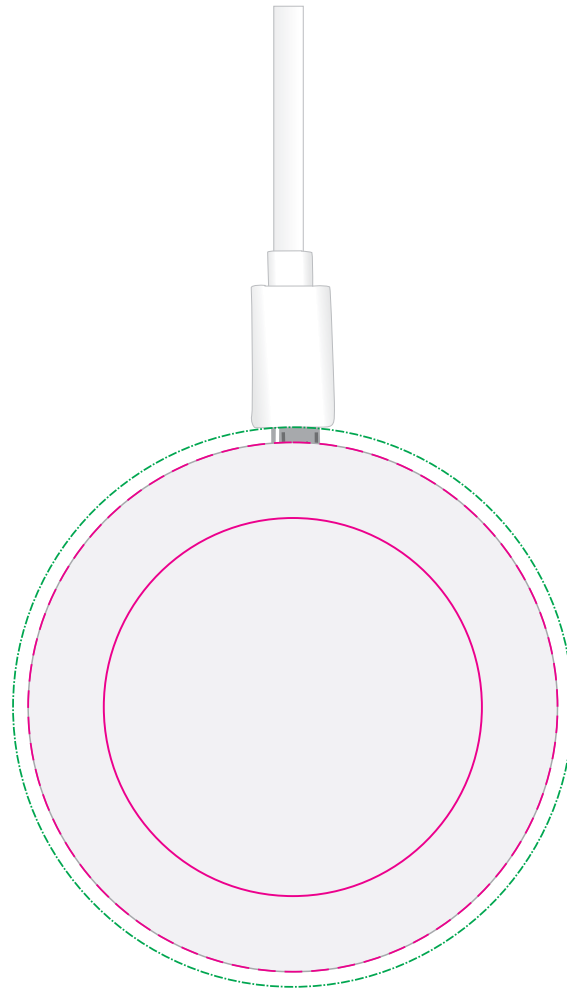

LL0208 - Round Arc Charger with Sleeve - White

Pad Print  PMS XXXc

Digital 

Digital 

ROUND
Pad/Digital
Print Area: 50mm Diameter
Actual print size: xxmmL x xxmmH

Edge to Edge
Print Area: 70mm Diameter
Actual print size: xxmmL x xxmmH

Finished print area - Pad/Digital 
Finished print area - Edge to Edge Digital 
Digital Bleed 

Sleeve on box

Sleeve
Print Area: 214mmL x 72mmH
Actual print size: xxmmL x xxmmH

Max print area for copy & text 
Finished print area 
Folds 

Sleeve

Print Area: 214mmL x 72mmH

Actual print size: xxmmL x xxmmH

Max print area for copy & text

Finished print area

Folds