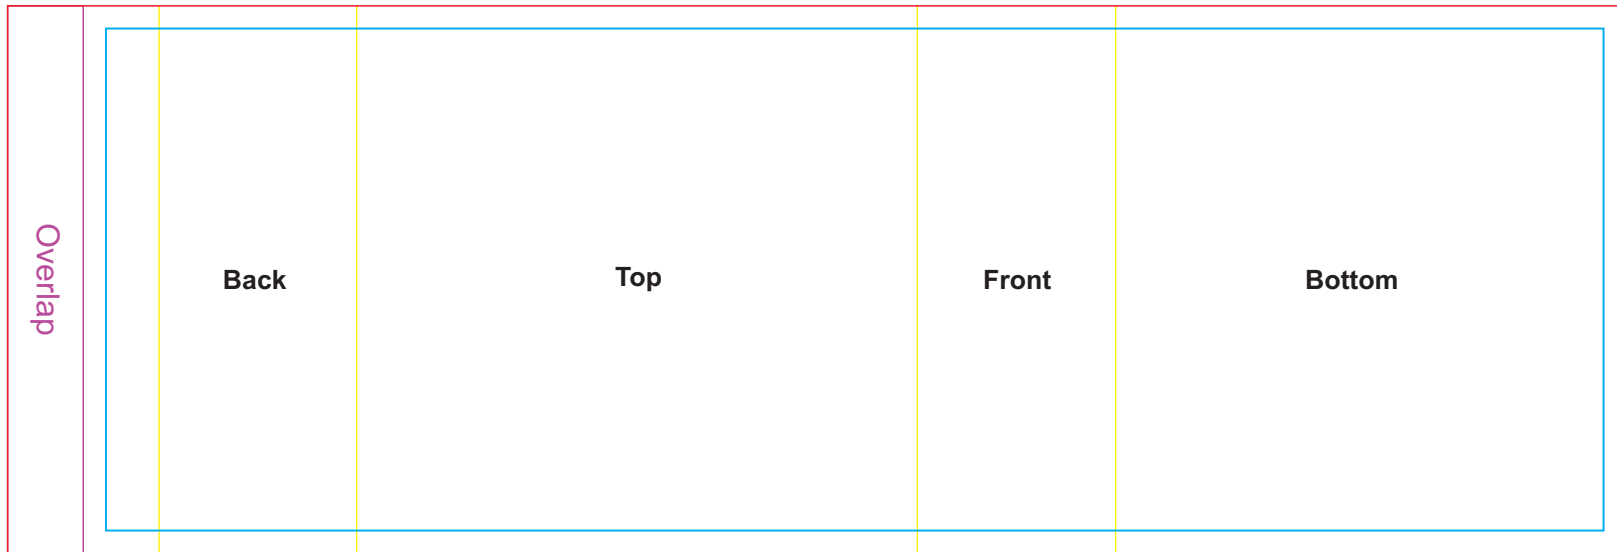

LL0208 - Round Arc Charger with Sleeve - White

Pad Print  PMS XXXc

Digital 

Digital 

ROUND
Pad/Digital
Print Area: 50mm Diameter
Actual print size: xxmmL x xxmmH

Edge to Edge
Print Area: 70mm Diameter
Actual print size: xxmmL x xxmmH

Finished print area - Pad/Digital 
Finished print area - Edge to Edge Digital 
Digital Bleed 

Sleeve on box

Sleeve
Print Area: 214mmL x 72mmH
Actual print size: xxmmL x xxmmH

Max print area for copy & text 
Finished print area 
Folds 

Sleeve

Print Area: 214mmL x 72mmH

Actual print size: xxmmL x xxmmH

Max print area for copy & text

Finished print area

Folds