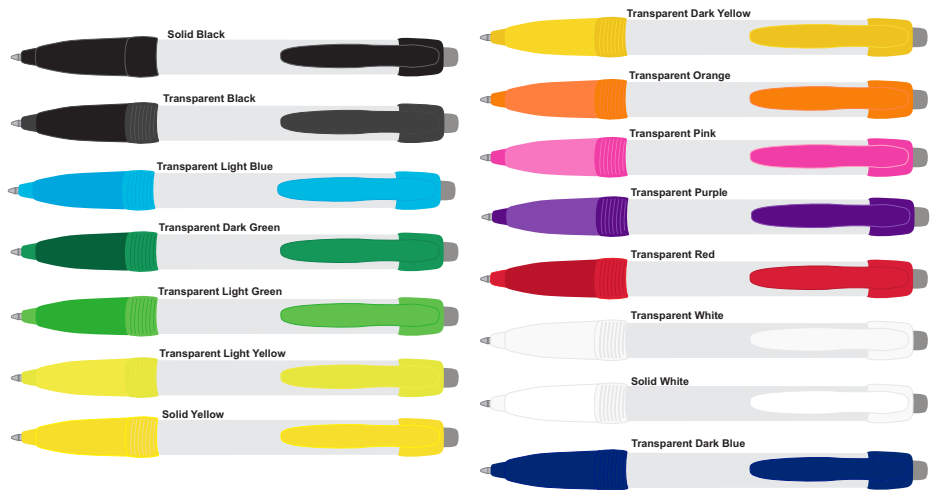

LN6619 - Banner Pen - Solid Black, White & Yellow or Transparent/Black, White, Light Yellow, Dark Yellow, Orange, Red, Pink, Purple, Dark Green, Light Green, Dark Blue, Light Blue with Black or Blue Refill

Digital Offset 

Banner is laminated on side 1 only and not the other.  
Colour variation from one side to the other will occur

**Side 1**  
Print Area: 170mmL x 68mmH  
Actual print size: xxmmL x xxmmH

**Side 2**  
Print Area: 170mmL x 68mmH  
Actual print size: xxmmL x xxmmH

Show through of banner once re-coiled   
 Max print area for copy & text   
 Finished print area 

Transparent Dark Blue

Side 1

Side 2

**Side 1**  
 Print Area: 170mmL x 68mmH  
 Actual print size: xxmmL x xxmmH