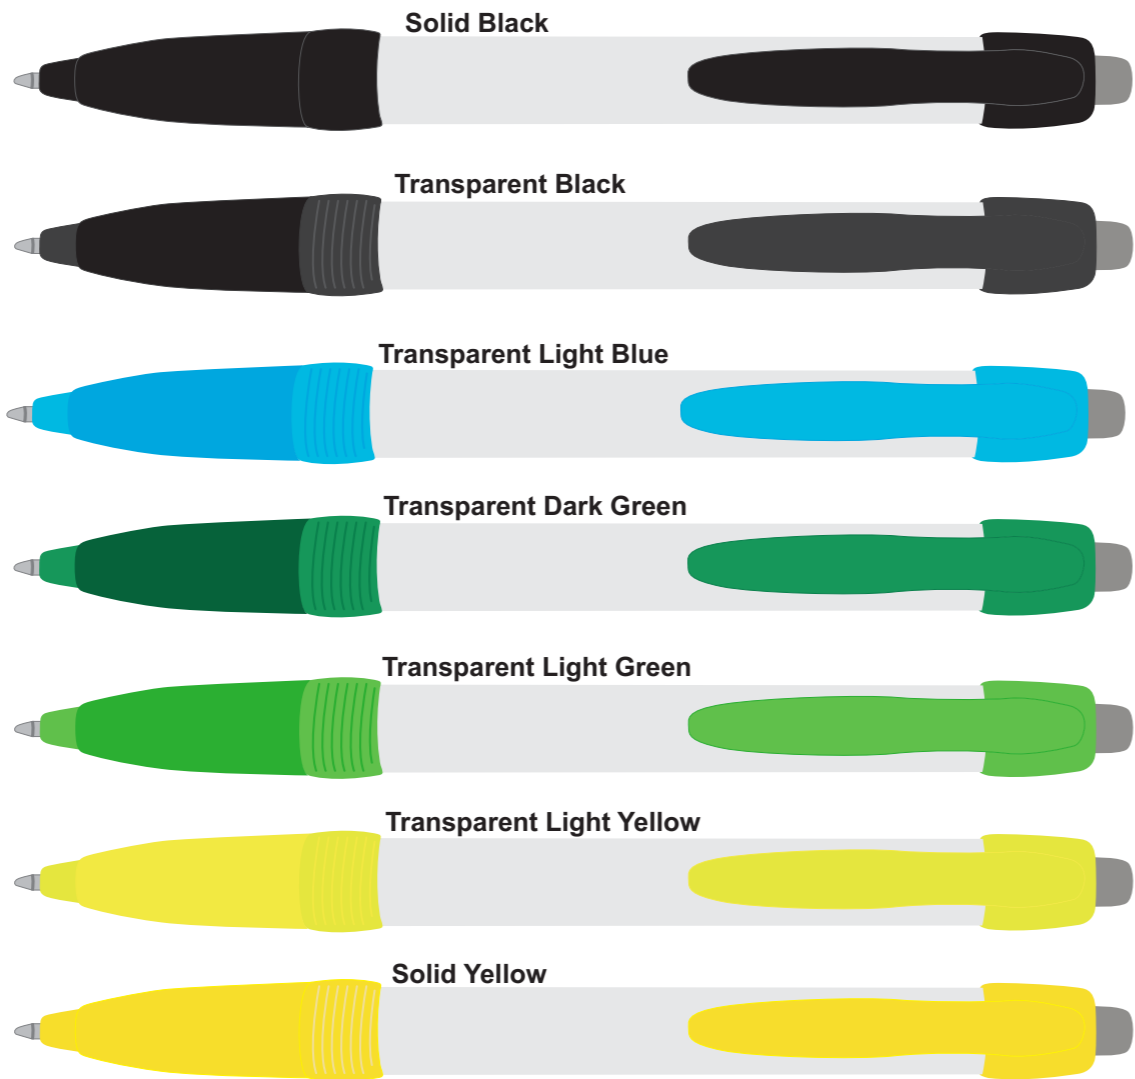

LN6619 - Banner Pen - Solid Black, White & Yellow or Transparent/Black, White, Light Yellow, Dark Yellow, Orange, Red, Pink, Purple, Dark Green, Light Green, Dark Blue, Light Blue with Black or Blue Refill

Digital Offset 

Banner is laminated on side 1 only and not the other.  
Colour variation from one side to the other will occur

**Side 1**  
Print Area: 170mmL x 68mmH  
Actual print size: xxmmL x xxmmH

**Side 2**  
Print Area: 170mmL x 68mmH  
Actual print size: xxmmL x xxmmH

Show through of banner once re-coiled   
 Max print area for copy & text   
 Finished print area 

Transparent Dark Blue

Side 1

Side 2

**Side 1**  
 Print Area: 170mmL x 68mmH  
 Actual print size: xxmmL x xxmmH