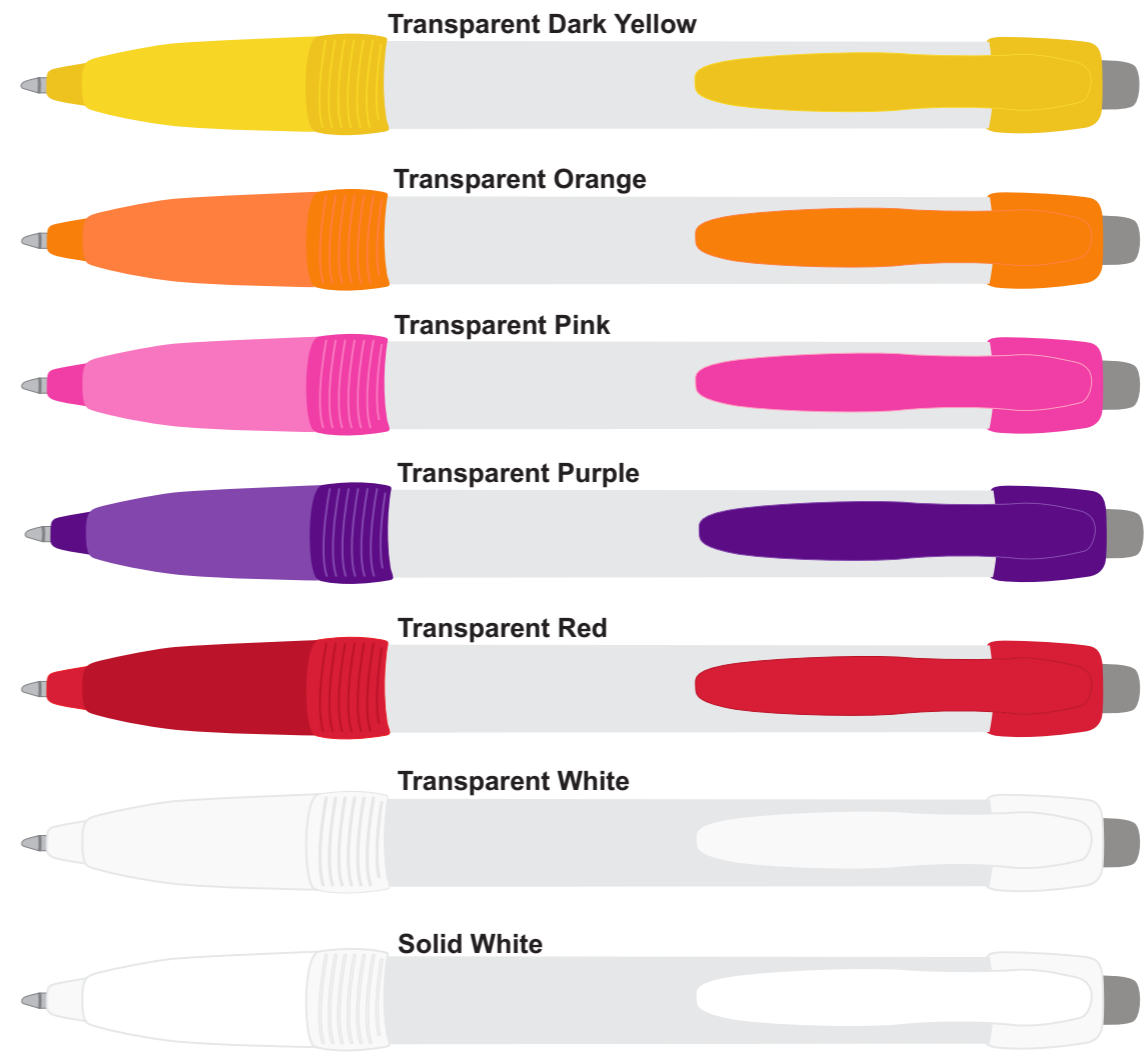

LN6619 - Banner Pen - Solid Black, White & Yellow or Transparent/Black, White, Light Yellow, Dark Yellow, Orange, Red, Pink, Purple, Dark Green, Light Green, Dark Blue, Light Blue with Black or Blue Refill

Digital Offset 

Banner is laminated on side 1 only and not the other.  
Colour variation from one side to the other will occur

**Side 1**  
Print Area: 170mmL x 68mmH  
Actual print size: xxmmL x xxmmH

**Side 2**  
Print Area: 170mmL x 68mmH  
Actual print size: xxmmL x xxmmH

Show through of banner once re-coiled   
 Max print area for copy & text   
 Finished print area 

Transparent Dark Blue

Side 1

Side 2

**Side 1**  
 Print Area: 170mmL x 68mmH  
 Actual print size: xxmmL x xxmmH