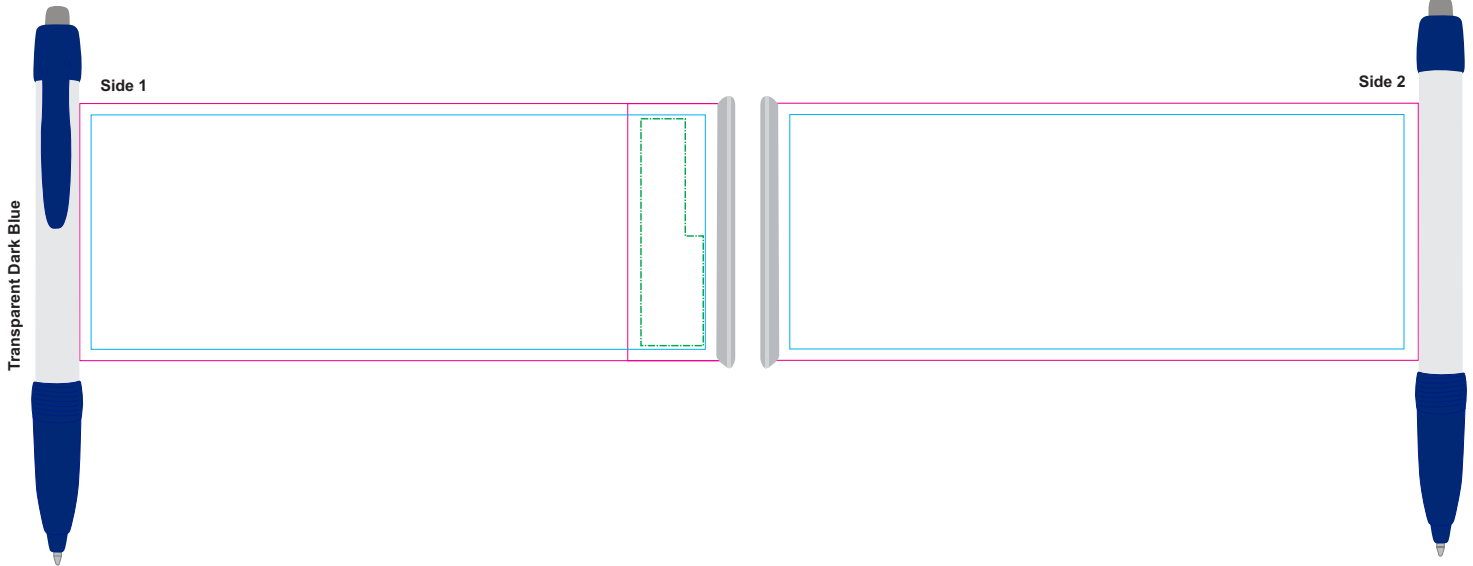

LN6619 - Banner Pen - Solid Black, White & Yellow or Transparent/Black, White, Light Yellow, Dark Yellow, Orange, Red, Pink, Purple, Dark Green, Light Green, Dark Blue, Light Blue with Black or Blue Refill

Digital Offset 

Banner is laminated on side 1 only and not the other.  
Colour variation from one side to the other will occur

**Side 1**  
Print Area: 170mmL x 68mmH  
Actual print size: xxmmL x xxmmH

**Side 2**  
Print Area: 170mmL x 68mmH  
Actual print size: xxmmL x xxmmH

Show through of banner once re-coiled   
 Max print area for copy & text   
 Finished print area 

Transparent Dark Blue

Side 1

Side 2

**Side 1**  
 Print Area: 170mmL x 68mmH  
 Actual print size: xxmmL x xxmmH

**Side 2**  
 Print Area: 170mmL x 68mmH  
 Actual print size: xxmmL x xxmmH

Show through of banner once re-collod   
 Max print area for copy & text   
 Finished print area 