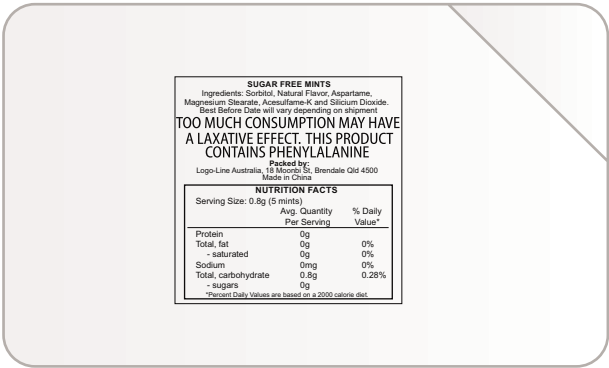

LL077 - Rectangular Sugar Free Breath Mints - White

Statutory Ingredients label is adhered to back.

Print Area: 71mmL x 41mmH
Actual print size: xxmmL x xxmmH

Max print area for copy & text 
Finished print area 
Bleed line 